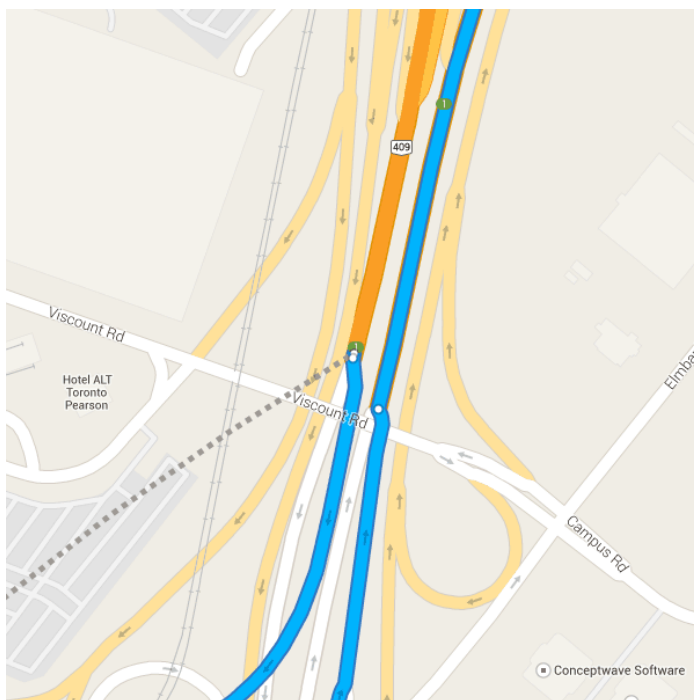

Drive 31.3 km, 24 min

Directions from Toronto Pearson International Airport to Ryerson University

○ Toronto Pearson International Airport

6301 Silver Dart Drive, Mississauga, ON L5P 1B2

↑ Head south on ON-409 W
4 m / 0 s

↙ Slight left
2.3 km / 3 min

Take **ON-427 S** and **Gardiner Expy E** to **Lower Jarvis St** in Old Toronto, Toronto. Take the **Jarvis Street** exit from **Gardiner Expy E**

- _____ 27.5 km / 18 min
- ↑ 3. Continue onto **ON-409 E**
_____ 500 m
- ↘ 4. Take the **ON-427 S/Ontario 427 N** exit toward **ON-401 W**
_____ 140 m
- ↘ 5. Keep right at the fork, follow signs for **ON-427 S/ON-401 W** and merge onto **ON-427 S**
_____ 10.8 km
- ↘ 6. Take the **Gardiner Expressway** exit on the left toward **Toronto**
_____ 1.3 km
- ↑ 7. Merge onto **Gardiner Expy E**
_____ 14.0 km
- ↘ 8. Take the **Jarvis Street** exit
_____ 850 m

Drive to Jarvis St

- _____ 1.5 km / 3 min
- ↙ 9. Turn left onto **Lower Jarvis St**
_____ 450 m
- ↑ 10. Continue onto **Jarvis St**
_____ 1.1 km

Ryerson University

350 Victoria Street, Toronto, ON M5B 2K3

results, and you should plan your route accordingly. You must obey all signs or notices regarding your route.