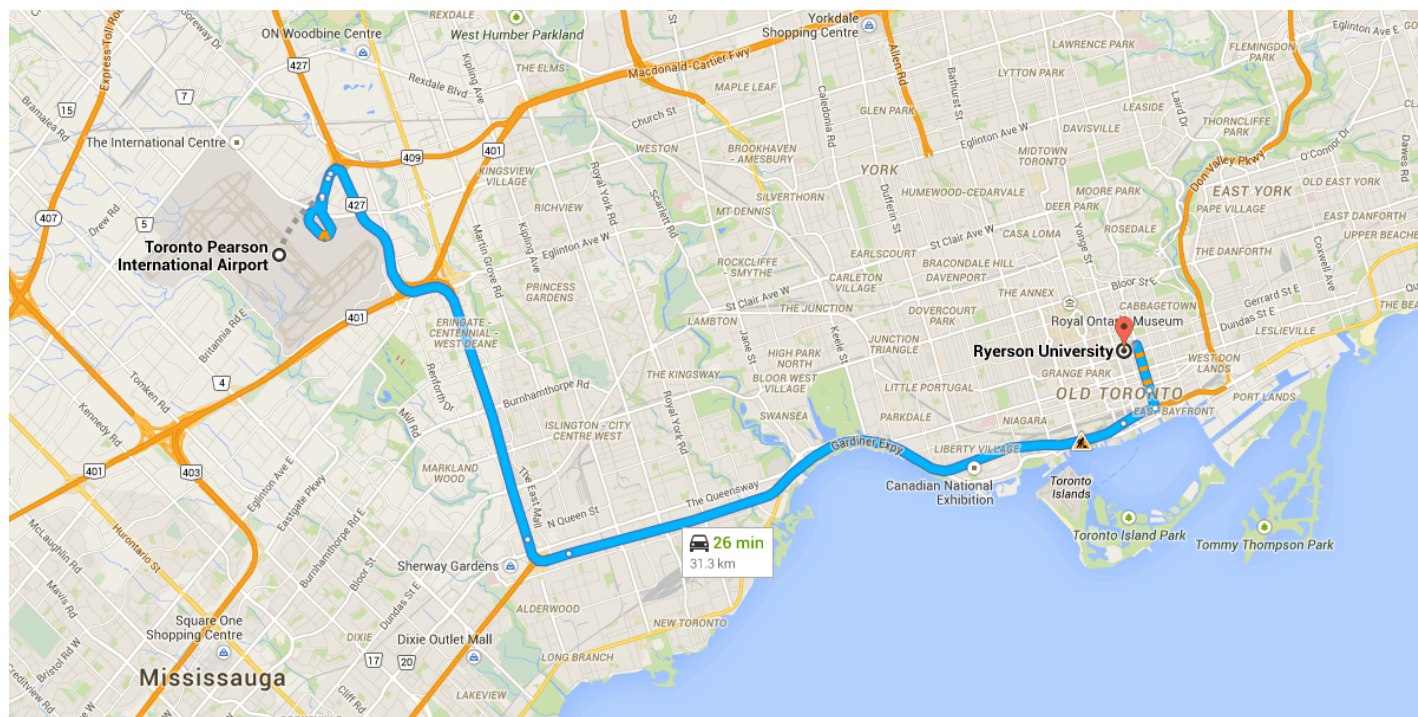

Drive 31.3 km, 24 min

Directions from Toronto Pearson International Airport to Ryerson University

○ Toronto Pearson International Airport

6301 Silver Dart Drive, Mississauga, ON L5P 1B2

↑ Head south on ON-409 W
4 m / 0 s

↙ Slight left
2.3 km / 3 min

Take **ON-427 S** and **Gardiner Expy E** to **Lower Jarvis St** in Old Toronto, Toronto. Take the **Jarvis Street** exit from **Gardiner Expy E**

- _____ 27.5 km / 18 min
- ↑ 3. Continue onto **ON-409 E**
_____ 500 m
- ↘ 4. Take the **ON-427 S/Ontario 427 N** exit toward **ON-401 W**
_____ 140 m
- ↘ 5. Keep right at the fork, follow signs for **ON-427 S/ON-401 W** and merge onto **ON-427 S**
_____ 10.8 km
- ↘ 6. Take the **Gardiner Expressway** exit on the left toward **Toronto**
_____ 1.3 km
- ↑ 7. Merge onto **Gardiner Expy E**
_____ 14.0 km
- ↘ 8. Take the **Jarvis Street** exit
_____ 850 m

Drive to Jarvis St

- _____ 1.5 km / 3 min
- ↙ 9. Turn left onto **Lower Jarvis St**
_____ 450 m
- ↑ 10. Continue onto **Jarvis St**
_____ 1.1 km

Ryerson University

350 Victoria Street, Toronto, ON M5B 2K3

These directions are for planning purposes only. You may find that construction projects, traffic, weather, or other events may cause conditions to differ from the map

1/28/2015

Toronto Pearson International Airport to Ryerson University - Google Maps