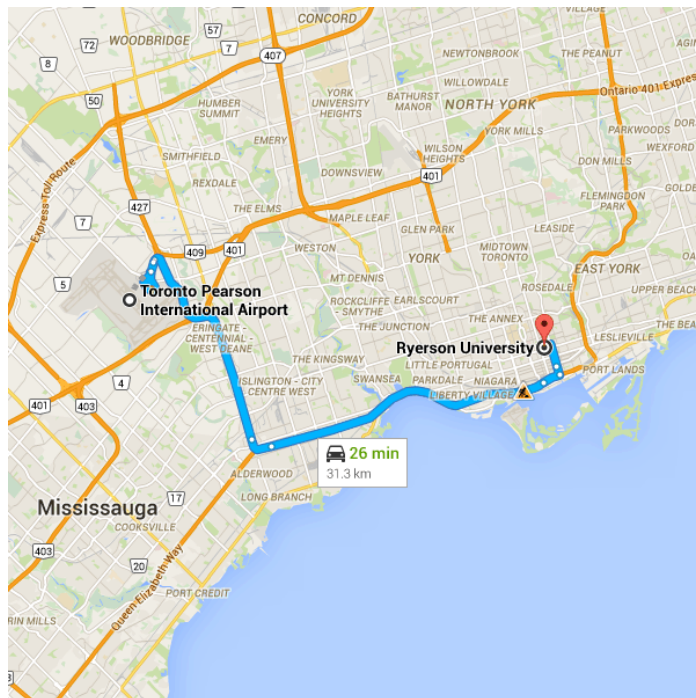

Drive 31.3 km, 24 min

Directions from Toronto Pearson International Airport to Ryerson University

○ Toronto Pearson International Airport

6301 Silver Dart Drive, Mississauga, ON L5P 1B2

↑ Head south on ON-409 W
4 m / 0 s

↙ Slight left
2.3 km / 3 min

Take **ON-427 S** and **Gardiner Expy E** to **Lower Jarvis St** in Old Toronto, Toronto. Take the **Jarvis Street** exit from **Gardiner Expy E**

- _____ 27.5 km / 18 min
- ↑ 3. Continue onto **ON-409 E**
_____ 500 m
- ↘ 4. Take the **ON-427 S/Ontario 427 N** exit toward **ON-401 W**
_____ 140 m
- ↘ 5. Keep right at the fork, follow signs for **ON-427 S/ON-401 W** and merge onto **ON-427 S**
_____ 10.8 km
- ↘ 6. Take the **Gardiner Expressway** exit on the left toward **Toronto**
_____ 1.3 km
- ↑ 7. Merge onto **Gardiner Expy E**
_____ 14.0 km
- ↘ 8. Take the **Jarvis Street** exit
_____ 850 m

Drive to Jarvis St

- _____ 1.5 km / 3 min
- ↙ 9. Turn left onto **Lower Jarvis St**
_____ 450 m
- ↑ 10. Continue onto **Jarvis St**
_____ 1.1 km

Ryerson University

350 Victoria Street, Toronto, ON M5B 2K3

These directions are for planning purposes only. You may find that construction projects, traffic, weather, or other events may cause conditions to differ from the map

1/28/2015

Toronto Pearson International Airport to Ryerson University - Google Maps