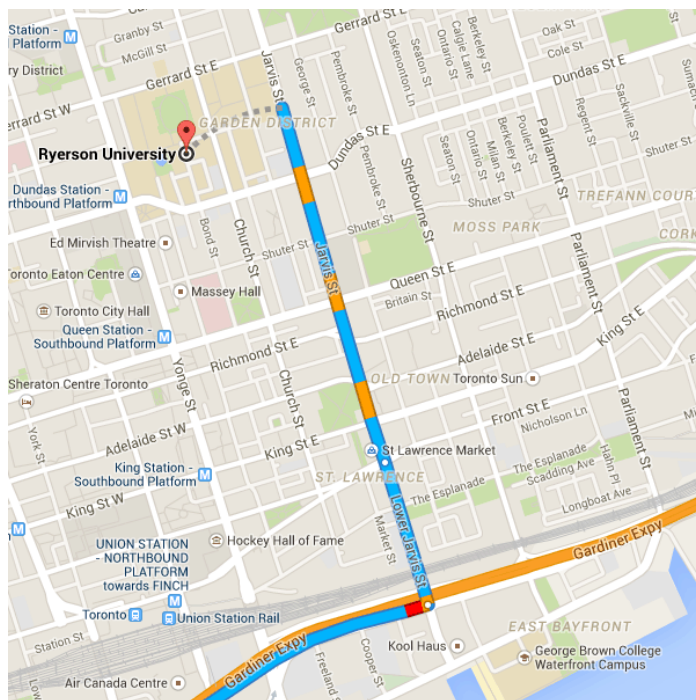

Drive 31.3 km, 24 min

Directions from Toronto Pearson International Airport to Ryerson University

○ Toronto Pearson International Airport

6301 Silver Dart Drive, Mississauga, ON L5P 1B2

↑ Head south on ON-409 W
4 m / 0 s

↙ Slight left
2.3 km / 3 min

Take **ON-427 S** and **Gardiner Expy E** to **Lower Jarvis St** in Old Toronto, Toronto. Take the **Jarvis Street** exit from **Gardiner Expy E**

- _____ 27.5 km / 18 min
- ↑ 3. Continue onto **ON-409 E**
_____ 500 m
- ↘ 4. Take the **ON-427 S/Ontario 427 N** exit toward **ON-401 W**
_____ 140 m
- ↘ 5. Keep right at the fork, follow signs for **ON-427 S/ON-401 W** and merge onto **ON-427 S**
_____ 10.8 km
- ↘ 6. Take the **Gardiner Expressway** exit on the left toward **Toronto**
_____ 1.3 km
- ↑ 7. Merge onto **Gardiner Expy E**
_____ 14.0 km
- ↘ 8. Take the **Jarvis Street** exit
_____ 850 m

Drive to Jarvis St

- _____ 1.5 km / 3 min
- ↙ 9. Turn left onto **Lower Jarvis St**
_____ 450 m
- ↑ 10. Continue onto **Jarvis St**
_____ 1.1 km

Ryerson University

350 Victoria Street, Toronto, ON M5B 2K3

results, and you should plan your route accordingly. You must obey all signs or notices regarding your route.